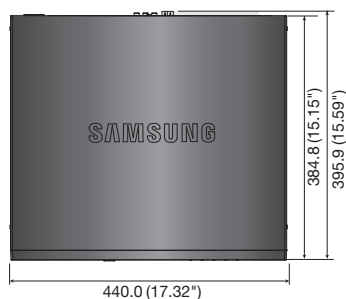

Dimensions

Unit : mm (inch)

		SRD-876D
DISPLAY		
Video	Inputs	8 Composite video 0.5-1 Vpp, 75 ohm automatic termination
	Resolution	NTSC : 1280 x 480, 720 x 480 / PAL : 1280 x 576, 720 x 576
Live	Frame Rate	NTSC : 240fps / PAL : 200fps
	Resolution	NTSC : 1280 x 480, 720 x 480 / PAL : 1280 x 576, 720 x 576
Multi Screen Display 1 / 4 / 6 / 8 / Sequence / PIP		
PERFORMANCE		
Operating System	Embedded	Linux
	Compression	H.264
Recording	Record Rate	NTSC : Up to 240fps@1280 x 480 / PAL : Up to 200fps@1280 x 576 NTSC : Up to 240fps@704 x 480 / PAL : Up to 200fps@704 x 576 NTSC : Up to 240fps@704 x 240 / PAL : Up to 200fps@704 x 288 NTSC : Up to 240fps@352 x 240 / PAL : Up to 200fps@352 x 288
	Mode	NTSC : Manual, Schedule (Continuous / Event), Event (Pre / Post), Time lapse (1 ~ 30 fps) PAL : Manual, Schedule (Continuous / Event), Event (Pre / Post), Time lapse (1 ~ 25fps)
	Event	Video loss, Motion (Level 1 ~ 10), Alarm, Tampering (Level 1 ~ 3)
	Overwrite Modes	Selectable (Stop / Continuous)
	Pre-alarm	Up to 30sec (5, 10, 20, 30sec)
	Post-alarm	Up to 6hour (5, 10, 20, 30sec, 1, 3, 5, 10, 20min, 1, 2, 3, 4, 5, 6hour)
Search & Playback	Search Mode	Date/Time, Event, Back up, POS, Motion (*All search include preview function)
	Playback Function	Fast forward / backward (2x, 4x, 8x, 16x, 32x, 64x) *Backward play with i-frame only Slow forward / backward (1/2x, 1/4x, 1/8x) Step forward / backward *Backward play with i-frame only
Network (IPv4)	Transmission Speed	4CIF / 2CIF / CIF (NTSC : 120 / 240 / 480fps, PAL : 100 / 200 / 400fps)
	Bandwidth	Up to 32Mbps
	Bandwidth Control	Selectable
	Stream	H.264 (4CIF / 2CIF / CIF selectable)
	Max. Remote Users	Search 3 / Live unicast 10 / Live multicast 20
Smart Phone	Protocol Support	TCP/IP, DHCP, PPPoE, SMTP, NTP, HTTP, HTTPS, DDNS, RTP, RTSP, SNMP
	Monitoring	SmartViewer, Webviewer, SSM (CMS)
	Platform	Android, iOS
Storage	Internal HDD	Up to 4 SATA HDDs
	External (e-SATA Interface)	2 External SATA ports (*Expansion bay, Model : SVS-5R/5E)
Security	DVD Writer (Back up)	Yes
	USB (Back up)	2 USB ports
	File Format (Back up)	BU (DVR player), EXE (Include player), AVI
INTERFACE	Password Protection	1 Admin, 10 Group, 10 User per 1 group
	Data Authentication	Watermark
Monitors	VGA	1 VGA (1280 x 720, 1280 x 1024, 1920 x 1080)
	HDMI	1 HDMI (1280 x 720, 1280 x 1024, 1920 x 1080)
	Spot Composite	Digital spot (2CH) *Included OSD on screen, multi mode support (1CH)
	Loop Outputs	8CH
Audio	Inputs / Output	8CH line in (Built-in 4CH, option : audio extension cable) / 1CH line out
	Compression	G.711
	Sampling Rate	8KHz
Alarm	Inputs / Output	Terminal 8 inputs (NO/NC) / Terminal 4 relay outputs (NO/NC), Rating : 30V DC / 2A, 250V AC / 0.25A
	Remote Notification	Notification via e-mail
Connections	Ethernet	1 RJ-45 10/100/1000 Base-T
	Serial Interface	RS-232/RS-485 (Full duplex) for PTZ, Samsung system keyboard
	USB	USB 2.0, 2 ports
	eSATA	2 External SATA ports
	Application Support	Mouse, Remote controller
GENERAL	RS-485 Protocol	Samsung-T/E, Pelco-D/P, Panasonic, Phillips, AD, DIAMOND, ERNA, KALATEL, VCL TP, VICON, ELMO, GE
	Coax Protocol	Samsung CCVC, Pelco-C
	Electrical	Input Voltage / Current 100 ~ 240V AC ±10%, 50/60Hz, Auto ranging Power Consumption Max. 60W (With 1x HDD)
Environmental	Operating Temperature	+0°C ~ +40°C (+32°F ~ +104°F)
	Operating Humidity	20% ~ 85% RH
Mechanical	Dimensions (WxHxD)	440.0 x 88.0 x 384.8mm (17.32" x 3.46" x 15.15")
	Weight (With hard disks)	Approx. 6.5Kg (14.33 lb)
Language	Rack Mountable	Yes
	Language	English, French, German, Spanish, Italian, Russian, Polish, Czech, Turkish, Netherlands, Portuguese, Swedish, Danish, Rumania, Serbia, Croatia, Hungary, Greek, Finnish, Norwegian, Korean, Japanese, Chinese (Traditional), Thai, Taiwanese (25 Language)