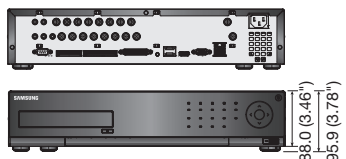

Dimensions

Unit : mm (inch)

		SRD-876D
DISPLAY		
Video	Inputs	8 Composite video 0.5-1 Vpp, 75 ohm automatic termination
	Resolution	NTSC : 1280 x 480, 720 x 480 / PAL : 1280 x 576, 720 x 576
Live	Frame Rate	NTSC : 240fps / PAL : 200fps
	Resolution	NTSC : 1280 x 480, 720 x 480 / PAL : 1280 x 576, 720 x 576
Multi Screen Display 1 / 4 / 6 / 8 / Sequence / PIP		
PERFORMANCE		
Operating System	Embedded	Linux
	Compression	H.264
Recording	Record Rate	NTSC : Up to 240fps@1280 x 480 / PAL : Up to 200fps@1280 x 576 NTSC : Up to 240fps@704 x 480 / PAL : Up to 200fps@704 x 576 NTSC : Up to 240fps@704 x 240 / PAL : Up to 200fps@704 x 288 NTSC : Up to 240fps@352 x 240 / PAL : Up to 200fps@352 x 288
	Mode	NTSC : Manual, Schedule (Continuous / Event), Event (Pre / Post), Time lapse (1 ~ 30 fps) PAL : Manual, Schedule (Continuous / Event), Event (Pre / Post), Time lapse (1 ~ 25fps)
	Event	Video loss, Motion (Level 1 ~ 10), Alarm, Tampering (Level 1 ~ 3)
	Overwrite Modes	Selectable (Stop / Continuous)
	Pre-alarm	Up to 30sec (5, 10, 20, 30sec)
	Post-alarm	Up to 6hour (5, 10, 20, 30sec, 1, 3, 5, 10, 20min, 1, 2, 3, 4, 5, 6hour)
Search & Playback	Search Mode	Date/Time, Event, Back up, POS, Motion (*All search include preview function)
	Playback Function	Fast forward / backward (2x, 4x, 8x, 16x, 32x, 64x) *Backward play with i-frame only Slow forward / backward (1/2x, 1/4x, 1/8x) Step forward / backward *Backward play with i-frame only
Network (IPv4)	Transmission Speed	4CIF / 2CIF / CIF (NTSC : 120 / 240 / 480fps, PAL : 100 / 200 / 400fps)
	Bandwidth	Up to 32Mbps
	Bandwidth Control	Selectable
	Stream	H.264 (4CIF / 2CIF / CIF selectable)
	Max. Remote Users	Search 3 / Live unicast 10 / Live multicast 20
Smart Phone	Protocol Support	TCP/IP, DHCP, PPPoE, SMTP, NTP, HTTP, HTTPS, DDNS, RTP, RTSP, SNMP
	Monitoring	SmartViewer, Webviewer, SSM (CMS)
	Platform	Android, iOS
Storage	Internal HDD	Up to 4 SATA HDDs
	External (e-SATA Interface)	2 External SATA ports (*Expansion bay, Model : SVS-5R/5E)
Security	DVD Writer (Back up)	Yes
	USB (Back up)	2 USB ports
	File Format (Back up)	BU (DVR player), EXE (Include player), AVI
INTERFACE	Password Protection	1 Admin, 10 Group, 10 User per 1 group
	Data Authentication	Watermark
Monitors	VGA	1 VGA (1280 x 720, 1280 x 1024, 1920 x 1080)
	HDMI	1 HDMI (1280 x 720, 1280 x 1024, 1920 x 1080)
	Spot Composite	Digital spot (2CH) *Included OSD on screen, multi mode support (1CH)
	Loop Outputs	8CH
Audio	Inputs / Output	8CH line in (Built-in 4CH, option : audio extension cable) / 1CH line out
	Compression	G.711
	Sampling Rate	8KHz
Alarm	Inputs / Output	Terminal 8 inputs (NO/NC) / Terminal 4 relay outputs (NO/NC), Rating : 30V DC / 2A, 250V AC / 0.25A
	Remote Notification	Notification via e-mail
Connections	Ethernet	1 RJ-45 10/100/1000 Base-T
	Serial Interface	RS-232/RS-485 (Full duplex) for PTZ, Samsung system keyboard
	USB	USB 2.0, 2 ports
	eSATA	2 External SATA ports
	Application Support	Mouse, Remote controller
GENERAL	RS-485 Protocol	Samsung-T/E, Pelco-D/P, Panasonic, Phillips, AD, DIAMOND, ERNA, KALATEL, VCL TP, VICON, ELMO, GE
	Coax Protocol	Samsung CCVC, Pelco-C
	Electrical	Input Voltage / Current 100 ~ 240V AC ±10%, 50/60Hz, Auto ranging Power Consumption Max. 60W (With 1x HDD)
Environmental	Operating Temperature	+0°C ~ +40°C (+32°F ~ +104°F)
	Operating Humidity	20% ~ 85% RH
Mechanical	Dimensions (WxHxD)	440.0 x 88.0 x 384.8mm (17.32" x 3.46" x 15.15")
	Weight (With hard disks)	Approx. 6.5Kg (14.33 lb)
Language	Rack Mountable	Yes
	Language	English, French, German, Spanish, Italian, Russian, Polish, Czech, Turkish, Netherlands, Portuguese, Swedish, Danish, Rumania, Serbia, Croatia, Hungary, Greek, Finnish, Norwegian, Korean, Japanese, Chinese (Traditional), Thai, Taiwanese (25 Language)